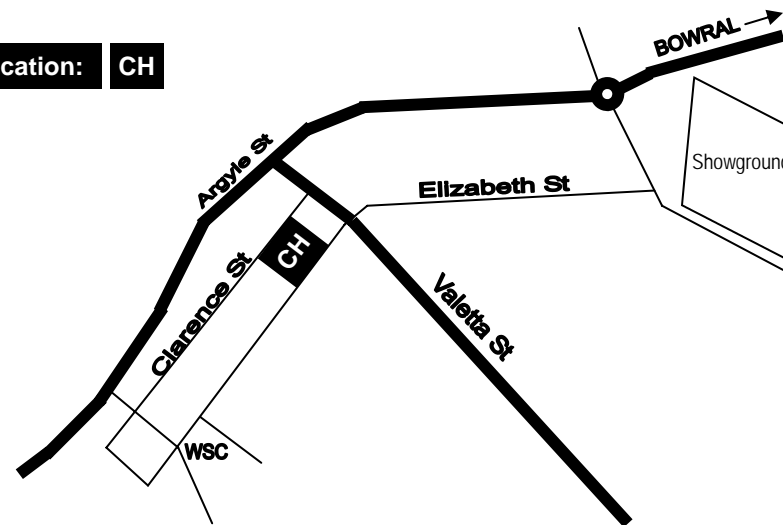

Location: CH

Don Talintyre Retrospective Exhibition “A LIFE IN ART”
opening Friday 12th February, 2010 continuing each Saturday from 10 to 4pm
Clarence House, 9 Clarence Street, Moss Vale
(terrace level) T. 0408 533 111 or 0408 648 884